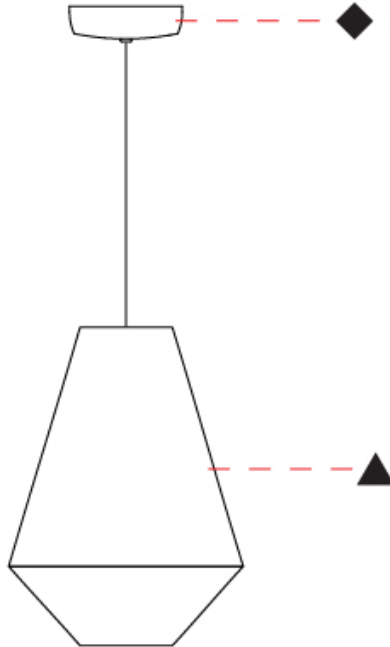

UKELELE SUSPENSION

D111082-

PROJECT

TYPE

SPECIFIER

QUANTITY

DATE

D