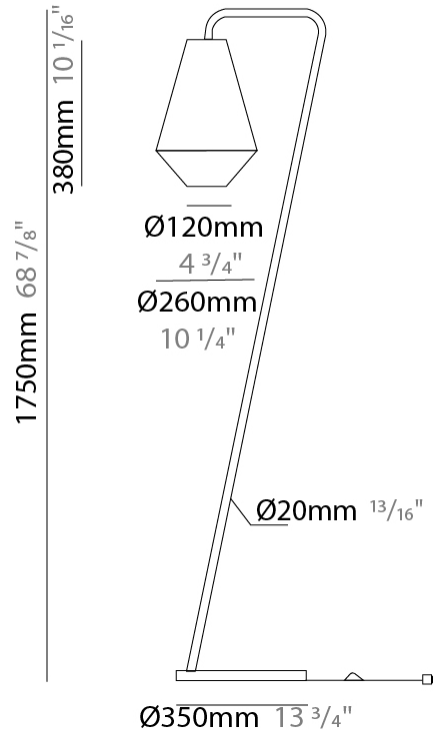

UKELELE PORTABLE

D114017-

base number Finish
Options

1. To build a product code in our configurator select the specify button on the base model # product page
2. To build a manual product code on this datasheet choose from the options listed below in blue font and add the suffix to the base model #

GENERAL

Series: Ukelele
Partner: Ole
Division: Design
Installation: Portable
Product Type: Floor
Mounting Location: Floor

PHYSICAL

Shape: Cone
Diameter (mm): 260
Diameter (in): 10 1/4
Height (mm): 1750
Height (in): 68 7/8
Weight (kg): 9
Weight (lbs): 19.8
Diffuser: Cord Shade - Beige/Black/Blue/Brown/Dark
Green/Green/Gray/Lithium/Maroon/Marsala/Red/Silver/Stone/White
Fixture Finish: BEI / BLK / BLU / COG / DGN / GRY / MRN / MOC / MUS /
OLV / SIL / STN / TER / WHI
Holder Finish: Granulated White
Fixture Material: Fabric Cord / Metal
Primary Material: Fabric - Recycled
Upon Request: Other fabric cord colors available upon request (see
downloadable finish chart)

ELECTRICAL

Number of Lamps: 1
Lamp Type: LED Retrofit
Lamp Shape: A19
Bulb Included: Bulb Not Included
Max. Wattage Per Lamp (W): 15
Lamp Base: E26
Input Voltage (V): 120
Upon Request: 277Vac / GU24

LED

OPTICAL

RATINGS AND CERTIFICATIONS

Certified By: Certified for North American Standards
IP rating: IP20

PROJECT
TYPE
SPECIFIER
QUANTITY
DATE