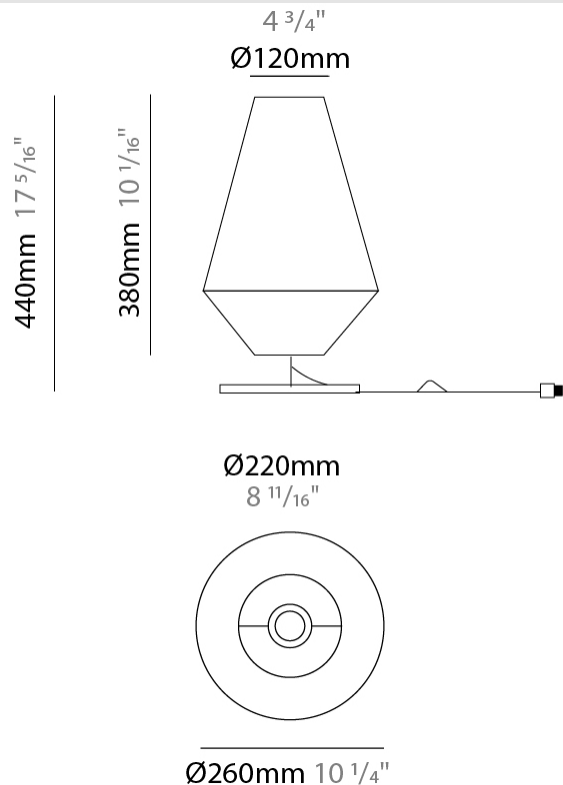

UKELELE PORTABLE

D114015-

base number Finish
Options

1. To build a product code in our configurator select the specify button on the base model # product page
2. To build a manual product code on this datasheet choose from the options listed below in blue font and add the suffix to the base model #

GENERAL

Series: Ukelele
Brand: Ole
Division: Design
Mounting Type: Portable
Mounting Location: Table
Subcategory: Ambient

PHYSICAL

Shape: Cone
Diameter (mm): 260
Diameter (in): 10 3/4
Height (mm): 440
Height (in): 17 5/16
Light Distribution: Direct
Weight (kg): 2
Weight (lbs): 4.4
Diffuser: Cord Shade - Beige/Black/Blue/Brown/Dark Green/Green/Gray/Lithium/Maroon/Marsala/Red/Silver/Stone/White
Fixture Finish: BEI / BLK / BLU / COG / DGN / GRY / MRN / MOC / MUS / OLV / SIL / STN / TER / WHI
Holder Finish: Granulated White
Fixture Material: Fabric Cord / Metal
Upon Request: Other fabric cord colors available upon request (see downloadable finish chart)

ELECTRICAL

Number of Lamps: 1
Lamp Type: LED Retrofit
Lamp Shape: A19
Bulb Included: Bulb Not Included
Max. Wattage Per Lamp (W): 15
Lamp Base: E26
Input Voltage (V): 120
Upon Request: 277Vac / GU24

LED

OPTICAL

RATINGS AND CERTIFICATIONS

Certified By: Certified for North American Standards
IP rating: IP20

PROJECT
TYPE
SPECIFIER
QUANTITY
DATE