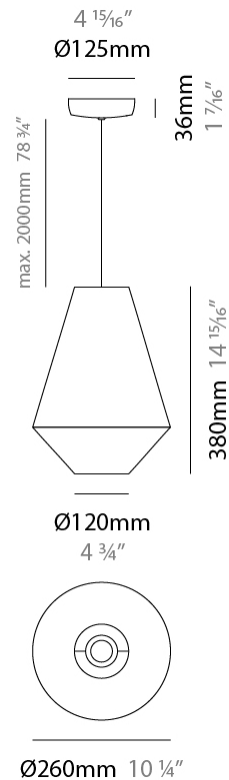

UKELELE SUSPENSION

D111082-

base number   Finish Options   -   Finish Options

1. To build a product code in our configurator select the specify button on the base model # product page
2. To build a manual product code on this datasheet choose from the options listed below in blue font and add the suffix to the base model #

GENERAL

Series: Ukelele
Brand: Ole
Division: Design
Mounting Type: Suspension
Mounting Location: Ceiling
Subcategory: Ambient

PHYSICAL

Shape: Abstract
Diameter (mm): 260
Diameter (in): 10 ¼"
Height (mm): 380
Height (in): 14 15/16"
Max. Overall Height (mm): 2380
Max. Overall Height (in): 93 11/16"
Light Distribution: Direct
Weight (kg): 1
Weight (lbs): 2.2
Fixture Finish: BEI / BLK / BLU / COG / DGN / GRY / MRN / MOC / MUS / OLV / SIL / STN / TER / WHI
Holder Finish: MWH / MBK
Fixture Material: Fabric Cord / Metal
Cable Details: 2000mm Cable
Upon Request: Other fabric cord colors available upon request (see downloadable finish chart)

ELECTRICAL

Number of Lamps: 1
Lamp Type: LED Retrofit
Lamp Shape: A19
Bulb Included: Bulb Not Included
Max. Wattage Per Lamp (W): 15
Lamp Base: E26
Input Voltage (V): 120
Upon Request: 277Vac / GU24

LED

OPTICAL

RATINGS AND CERTIFICATIONS

Certified By: Certified for North American Standards
IP rating: IP20

PROJECT
TYPE
SPECIFIER
QUANTITY
DATE