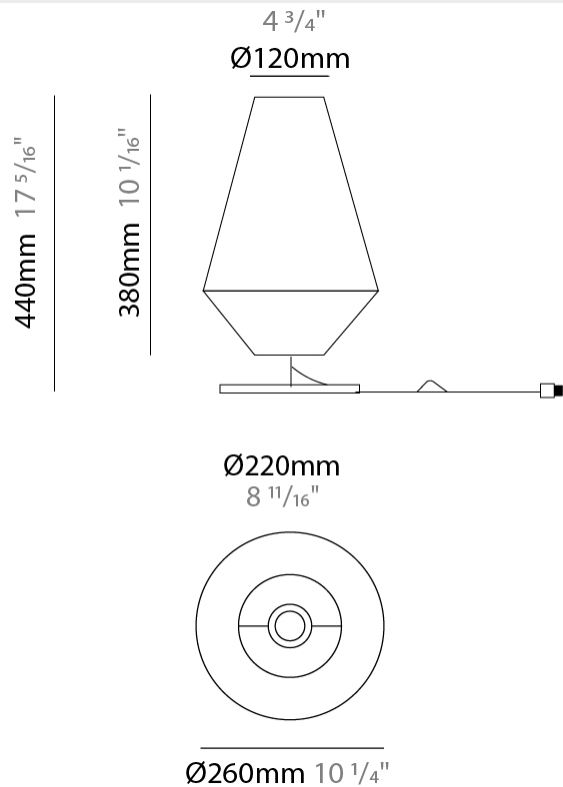

UKELELE PORTABLE

D114015-

base number Finish
Options

1. To build a product code in our configurator select the specify button on the base model # product page
2. To build a manual product code on this datasheet choose from the options listed below in blue font and add the suffix to the base model #

GENERAL

Series: Ukelele
Partner: Ole
Division: Design
Installation: Portable
Product Type: Table
Mounting Location: Table

PHYSICAL

Shape: Cone
Diameter (mm): 260
Diameter (in): 10 1/4
Height (mm): 440
Height (in): 17 5/16
Weight (kg): 2
Weight (lbs): 4.4
Diffuser: Cord Shade - Beige/Black/Blue/Brown/Dark
Green/Green/Gray/Lithium/Maroon/Marsala/Red/Silver/Stone/White
Fixture Finish: BEI / BLK / BLU / COG / DGN / GRY / MRN / MOC / MUS / OLV / SIL / STN / TER / WHI
Holder Finish: Granulated White
Fixture Material: Fabric Cord / Metal
Primary Material: Fabric - Recycled
Upon Request: Other fabric cord colors available upon request (see downloadable finish chart)

ELECTRICAL

Number of Lamps: 1
Lamp Type: LED Retrofit
Lamp Shape: A19
Bulb Included: Bulb Not Included
Max. Wattage Per Lamp (W): 15
Lamp Base: E26
Input Voltage (V): 120
Upon Request: 277Vac / GU24

LED

OPTICAL

RATINGS AND CERTIFICATIONS

Certified By: Certified for North American Standards
IP rating: IP20

PROJECT
TYPE
SPECIFIER
QUANTITY
DATE