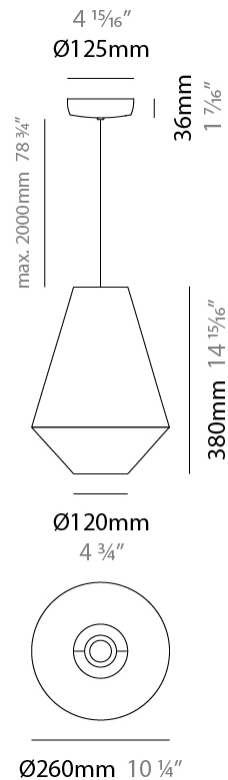

UKELELE SUSPENSION

D111082-

base number   Finish Options   Finish Options

1. To build a product code in our configurator select the specify button on the base model # product page
2. To build a manual product code on this datasheet choose from the options listed below in blue font and add the suffix to the base model #

GENERAL

Series: Ukelele
Brand: Ole
Division: Design
Mounting Type: Suspension
Mounting Location: Ceiling
Subcategory: Ambient

PHYSICAL

Shape: Abstract
Diameter (mm): 260
Diameter (in): 10 ¼
Height (mm): 380
Height (in): 14 15/16
Max. Overall Height (mm): 2380
Max. Overall Height (in): 93 11/16
Light Distribution: Direct
Weight (kg): 1
Weight (lbs): 2.2
Fixture Finish: BEI / BLK / BLU / COG / DGN / GRY / MRN / MOC / MUS / OLV / SIL / STN / TER / WHI
Holder Finish: MWH / MBK
Fixture Material: Fabric Cord / Metal
Cable Details: 2000mm Cable
Upon Request: Other fabric cord colors available upon request (see downloadable finish chart)

ELECTRICAL

Number of Lamps: 1
Lamp Type: LED Retrofit
Lamp Shape: A19
Bulb Included: Bulb Not Included
Max. Wattage Per Lamp (W): 15
Lamp Base: E26
Input Voltage (V): 120
Upon Request: 277Vac / GU24

LED

OPTICAL

RATINGS AND CERTIFICATIONS

Certified By: Certified for North American Standards
IP rating: IP20

PROJECT
TYPE
SPECIFIER
QUANTITY
DATE