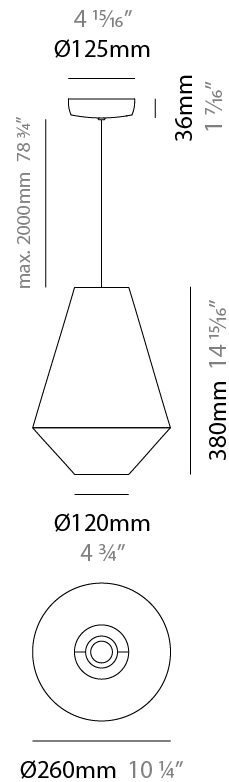

UKELELE SUSPENSION

D111082-

base number   Finish
Options

1. To build a product code in our configurator select the specify button on the base model # product page
2. To build a manual product code on this datasheet choose from the options listed below in blue font and add the suffix to the base model #

GENERAL

Series: Ukelele
Partner: Ole
Division: Design
Installation: Suspension
Product Type: Pendant
Mounting Location: Ceiling

PHYSICAL

Shape: Abstract
Diameter (mm): 260
Diameter (in): 10 1/4
Height (mm): 380
Height (in): 14 15/16
Max. Overall Height (mm): 2380
Max. Overall Height (in): 93 11/16
Weight (kg): 1
Weight (lbs): 2.2
Fixture Finish: BEI / BLK / BLU / COG / DGN / GRY / MRN / MOC / MUS /
OLV / SIL / STN / TER / WHI
Holder Finish: MBK
Fixture Material: Fabric Cord / Metal
Primary Material: Fabric - Recycled
Cable Details: 2000mm Cable
Upon Request: Other fabric cord colors available upon request (see
downloadable finish chart) Matte White Holder

ELECTRICAL

Number of Lamps: 1
Lamp Type: LED Retrofit
Lamp Shape: A19
Bulb Included: Bulb Not Included
Max. Wattage Per Lamp (W): 15
Lamp Base: E26
Input Voltage (V): 120
Upon Request: 277Vac / GU24

LED

OPTICAL

RATINGS AND CERTIFICATIONS

Certified By: Certified for North American Standards
IP rating: IP20

PROJECT	_____
TYPE	_____
SPECIFIER	_____
QUANTITY	_____
DATE	_____